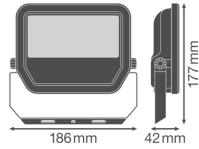

Specifications Ledvance LED Floodlight GEN 3 Black 30W 3300lm 100D - 830 Warm White | IP65 - Symmetrical

[View Product](#)

## Technical Information

|                             |                 |
|-----------------------------|-----------------|
| Technology                  | LED Integrated  |
| Wattage                     | 30              |
| Replaces (Watt)             | 50              |
| Voltage (V)                 | 220-240         |
| Dimmable                    | Not Dimmable    |
| Colour Code                 | 830 Warm White  |
| Colour temperature (Kelvin) | 3000 Warm White |
| Colour Rendering (Ra)       | 80-89           |
| Colour of Light             | White           |
| Light colour options        | Single Color    |
| Luminous Flux (Lumen)       | 3300            |
| Luminous Efficacy (lm/W)    | 110             |

## Fixture Information

|                        |                 |
|------------------------|-----------------|
| Mounting Method        | Surface         |
| Fixture Connection     | Cable, 3-pole   |
| Optical Cover          | Glass           |
| Light Distribution     | Symmetrical     |
| IP-rating              | IP65            |
| Impact Protection (IK) | IK07 - 2 joules |
| Operating Temperature  | -30 to +50      |
| Colour of the Fixture  | Black           |
| Housing                | Aluminium       |
| Colour of material     | Black           |
| Series                 | Performance     |

## Dimensions

|             |     |
|-------------|-----|
| Length (mm) | 177 |
| Width (mm)  | 186 |
| Height (mm) | 42  |